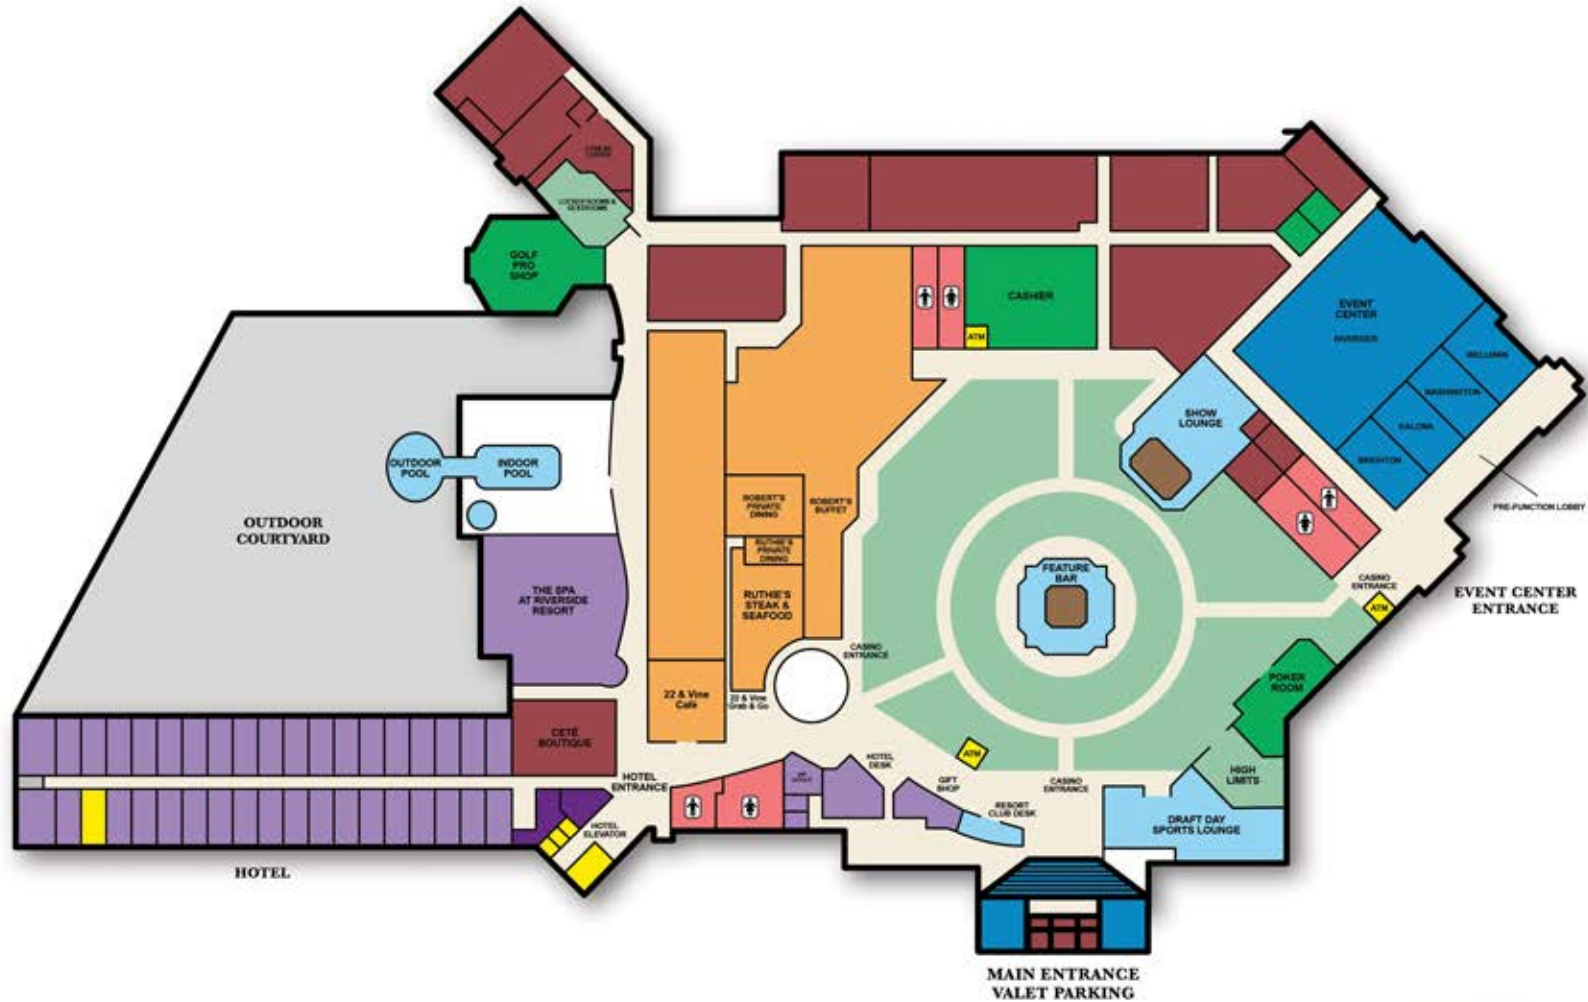

# PROPERTY MAP

3184 HWY 22, RIVERSIDE, IA 52327 | 319.648.1234